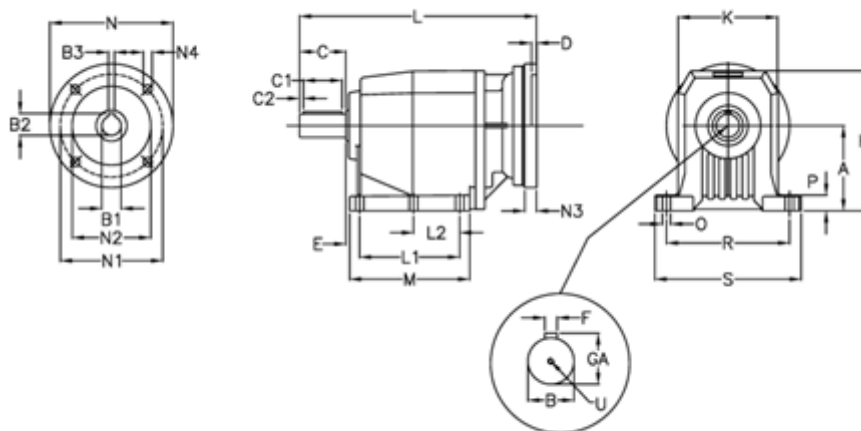

Article number: 40600811951235  
 Description: Helical gearbox  
 C803P-119,5-P90B5

## Measures

A = 250	D = 4.0	L2 = 0.0	P = 35
B = 80	E = 33	M = 277.0	R = 370
B1 = 24	F = 22	N = 200	S = 440
B2 = 27.3	GA = 85.0	N1 = 165	U = M20x42
B3 = 8	H = 420	N2 = 130	
C = 140	K = 320	N3 = 0	
C1 = 110	L = 533.0	N4 = M10x12	
C2 = 15	L1 = 210.0	O = 26	